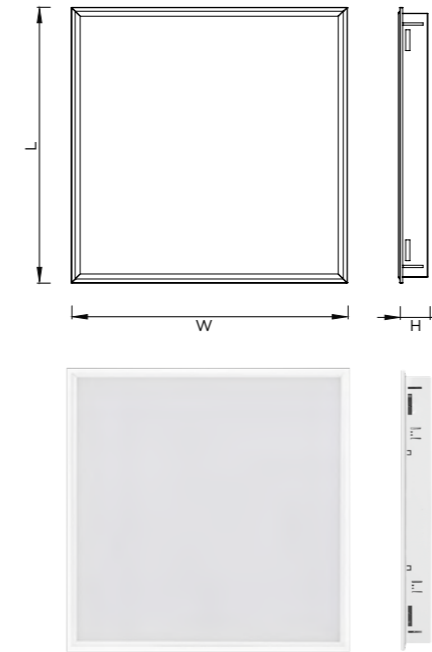

TEKNİK ÇİZİM / TECHNICAL DRAWING

50.000 Saat / 50.000 Hours

Kod Code	Güç Power (W)	Ampul Lamp	Ampul Sayısı Number Of Bulbs	Ampul Lümen Değeri Lumen Value Of The Bulb (lm)	Duy Lampholder	Ölçüler Dimensions (mm)	Ölçüler Dimensions (W / L / H)	Ağırlık Weight (Kg)
53.AKSA 214OC	28	T5	2	2700	G5	580x280	595 295 60	2,70
53.AKSA 314OC	42	T5	3	4050	G5	580x580	595 595 60	4,50
53.AKSA 414OC	56	T5	4	5400	G5	580x580	595 595 60	4,50
53.AKSA 224OC	48	T5	2	4000	G5	580x280	595 295 60	2,70
53.AKSA 324OC	72	T5	3	6000	G5	580x580	595 595 60	4,50
53.AKSA 424OC	96	T5	4	8000	G5	580x580	595 595 60	4,50
53.AKSA 228OC	56	T5	2	5800	G5	1180x280	1195 295 60	4,50
53.AKSA 254OC	108	T5	2	10000	G5	1180x280	1195 295 60	4,50

30.000 Saat / 30.000 Hours

53.AKSA 314OC	42	T5	3	4050	G5	580x580	595 595 60	4,50
53.AKSA 414OC	56	T5	4	5400	G5	580x580	595 595 60	4,50